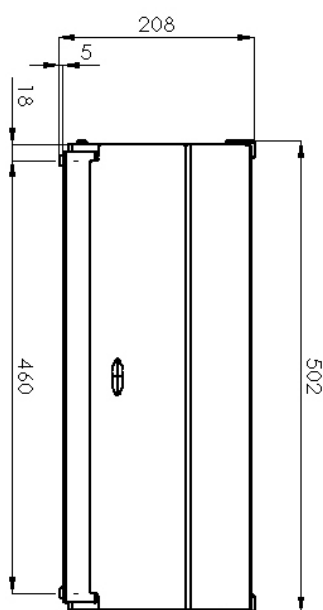

Technical data sheet

Product features

Display case neutral 50x35

Model	SAP Code	00004964
--------------	-----------------	----------

- Device properties: Neutral
- Opening of device: Two-sided

SAP Code	00004964	Net Height [mm]	270
Net Width [mm]	504	Net Weight [kg]	5.00
Net Depth [mm]	355		

Technical data sheet

Technical drawing

Display case neutral 50x35

Model

SAP Code

00004964

Technical data sheet

Technical parameters

2. Net Width [mm]:

504

8. Gross Height [mm]:

300

3. Net Depth [mm]:

355

9. Gross Weight [kg]:

6.00

4. Net Height [mm]:

270

10. Device properties:

Neutral

5. Net Weight [kg]:

5.00

11. Opening of device:

Two-sided