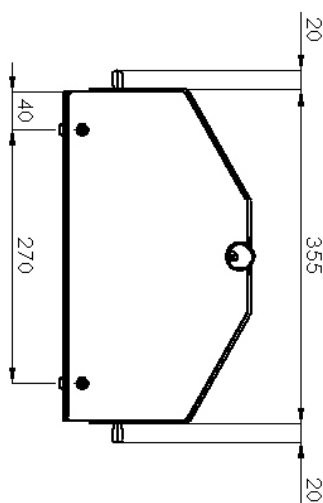

Technical data sheet

Product features

Display case neutral 50x35

Model	SAP Code	00004964
--------------	-----------------	----------

- Device properties: Neutral
- Opening of device: Two-sided

SAP Code	00004964	Net Height [mm]	270
Net Width [mm]	504	Net Weight [kg]	5.00
Net Depth [mm]	355		

Technical data sheet

Technical drawing

Display case neutral 50x35

Model

SAP Code

00004964

Technical data sheet

Technical parameters

2. Net Width [mm]:

504

8. Gross Height [mm]:

300

3. Net Depth [mm]:

355

9. Gross Weight [kg]:

6.00

4. Net Height [mm]:

270

10. Device properties:

Neutral

5. Net Weight [kg]:

5.00

11. Opening of device:

Two-sided